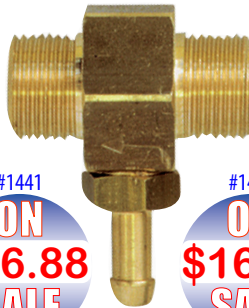

#1441
ON SALE
$16.88
Non-Adj 2-5 GPM

#1443
ON SALE
$16.88
Non-Adj 5-8 GPM