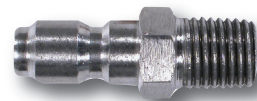

Premium Brass Coupler

Brass Coupler with 'Safety Loc System'

Shown: Brass Female Pipe Thread (FPT)

#BC4F ON SALE \$3.24 1/4" FPT	#BC4M ON SALE \$3.24 1/4" MPT	#BC8F ON SALE \$3.24 3/8" FPT	#BC8M ON SALE \$3.24 3/8" MPT
--	--	--	--

Premium Plated Steel Plugs

"Super Hard" Plated Steel Plug

Shown: Female Pipe Thread (FPT)

#BP4F ON SALE \$1.38 1/4" FPT	#BP4M ON SALE \$1.38 1/4" MPT	#BP8F ON SALE \$1.38 3/8" FPT	#BP8M ON SALE \$1.38 3/8" MPT
--	--	--	--

MILITARY VETERANS
SAVE AN ADDITIONAL 10%

Bonus Buck\$

10% of every purchase **THIS MONTH**
can be used towards purchases **NEXT MONTH**

BRECO COUPLINGS & PLUGS

Premium Stainless Coupler

Stainless Coupler with 'Safety Loc System'

Shown: Stainless Steel Male Pipe Thread (MPT)

#QS4FS ON SALE \$4.49 1/4" FPT	#QS4MS ON SALE \$4.49 1/4" MPT	#QS8FS ON SALE \$4.99 3/8" FPT	#QS8MS ON SALE \$4.99 3/8" MPT
---	---	---	---

Stainless Plugs

"Super Hard" Stainless Plug